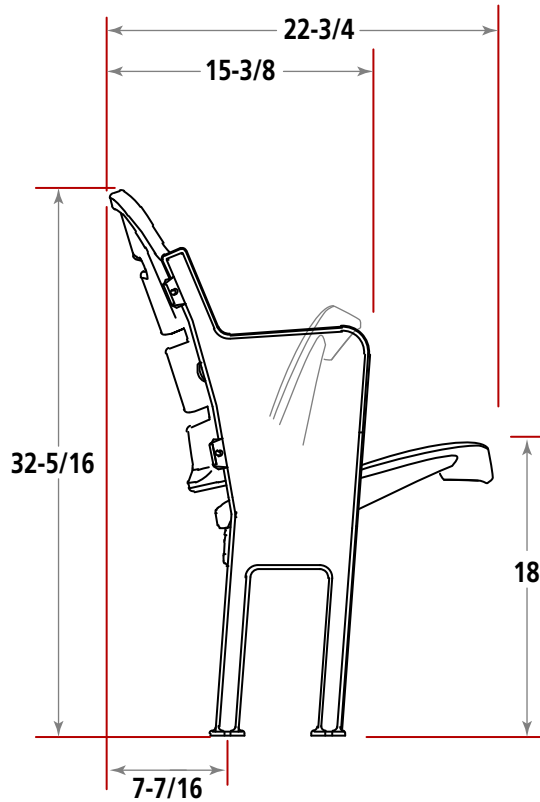

## *Dimensional Data*

Floor mount - 3/4 fold seat.  
Accessories & components not shown here may impact dimensions,  
please contact your Irwin Seating representative for other models.  
All dimensions shown in inches.  
Dimensions may change without notice.  
© Irwin Seating Company