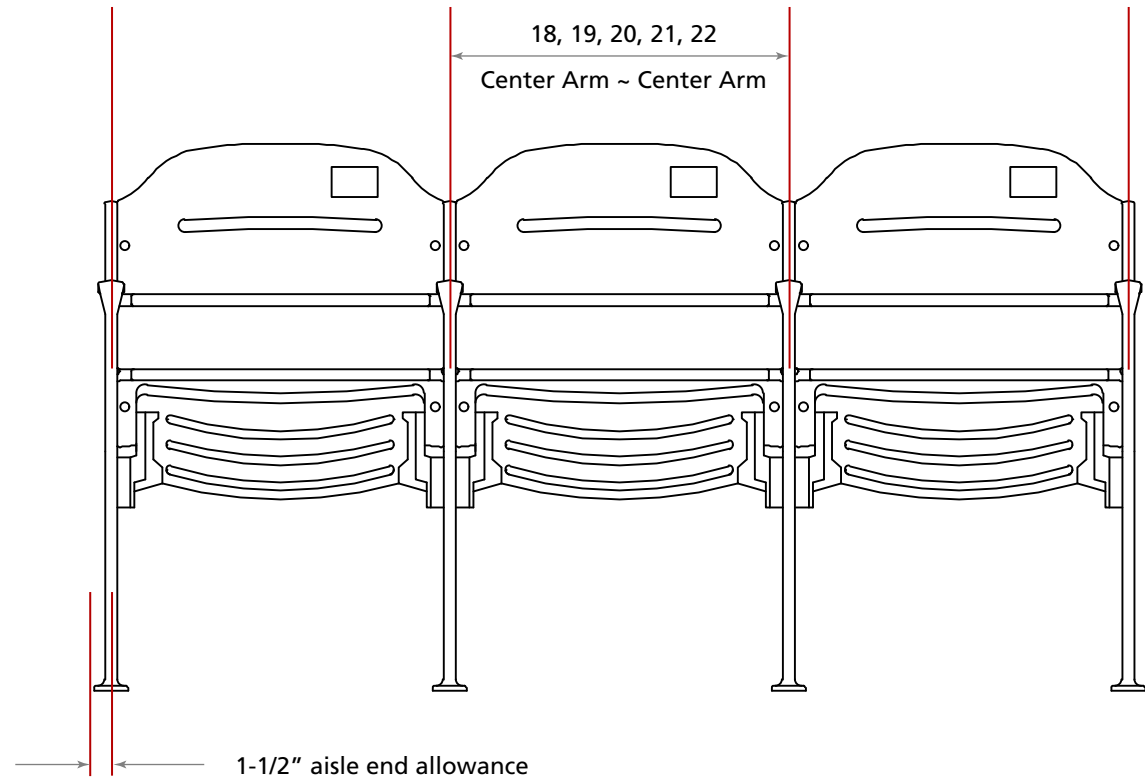

## *Dimensional Data*

Floor mount - 3/4 fold seat.  
Accessories & components not shown here may impact dimensions,  
please contact your Irwin Seating representative for other models.  
All dimensions shown in inches.  
Dimensions may change without notice.  
© Irwin Seating Company