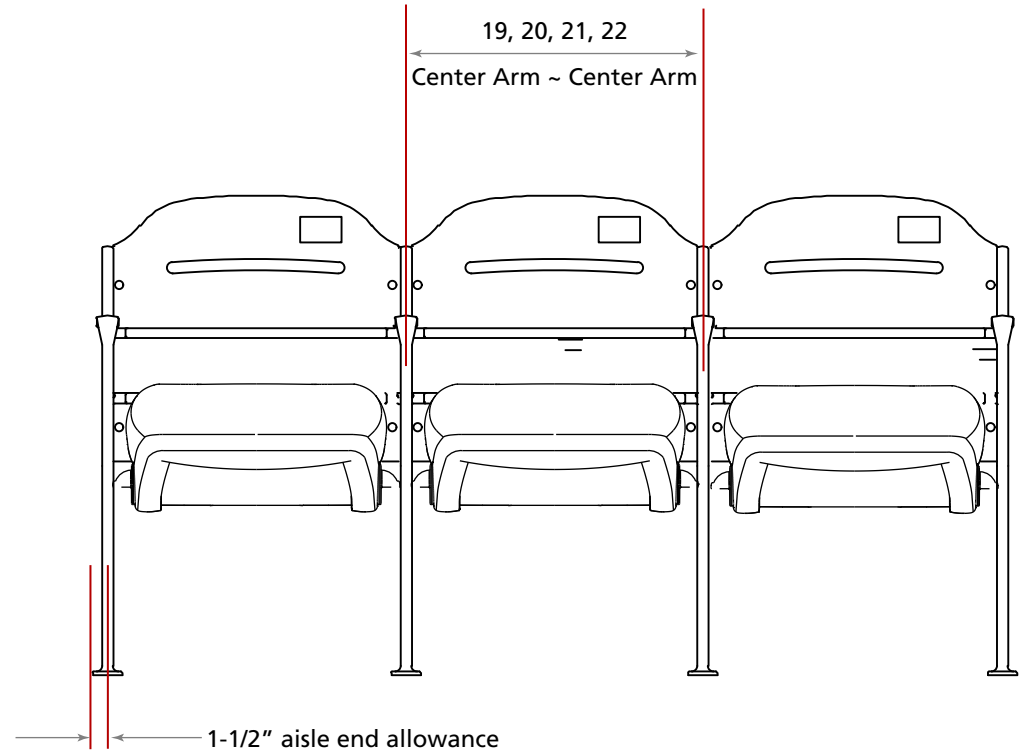

## *Dimensional Data*

Floor mount - full fold seat.  
Accessories & components not shown here may impact dimensions,  
please contact your Irwin Seating representative for other models.  
All dimensions shown in inches.  
Dimensions may change without notice.  
© Irwin Seating Company