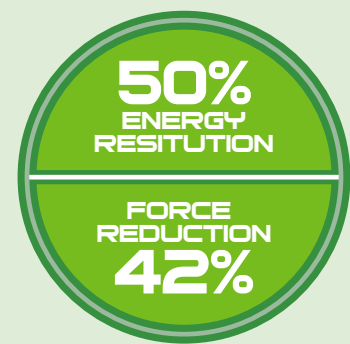

AktivPro Roll with
Impact

REGUPOL®AMERICA