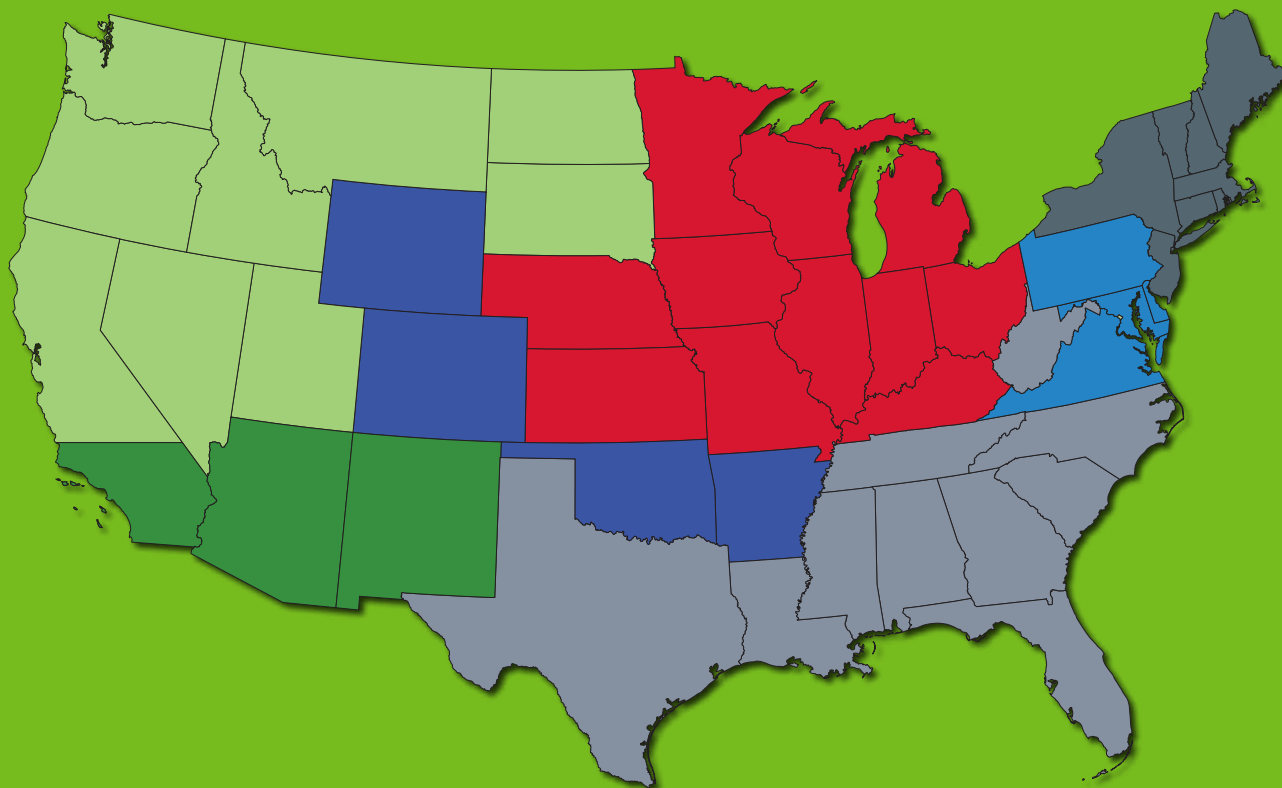

Abacus Sports Installations Ltd.

www.abacussports.com
install@abacussports.com
800-821-4557

CRG – Club Resoucre Group

www.crg.us.com
info@crg.us.com
800-536-6858

Performance Surfaces

www.performancesurfaces.com
OK and AR:
rmccaslin@performancesurfaces.com
CO and WY:
pmurphey@performancesurfaces.com

RFS – Rubber Flooring Systems

www.teamrfs.com
info@teamrfs.com
281-334-6800

SPEC Athletic

www.specthletic.com
miller@specathletic.com
815-254-4414

Sport Floors Direct

SportFloorsDirect.com
sales@rubberflooringdirect.com
949-322-4324

Thor Performance Products

www.ThorPP.com
Info@ThorPP.com
800-348-5815