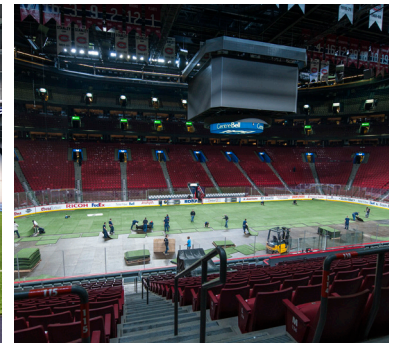

Nexxfield E2 System is Great for:

SOCCER & FOOTBALL

LACROSSE

FIELDHOUSES & CROSSFIT

ARENAS

NEXXFIELD XGEN.E2 SYSTEM

- Velcro connections
- 4' x 7.5' Panels
- Built-in Foam Shock Pad
- Available in Sport and Pro options
- Perfect for soccer, football and other sports
- Great for indoor or outdoor use
- Tufted in lines and custom logos available

CANADIAN INSTALLATIONS

- Carleton University Fieldhouse - Ottawa, ON
- Langley Events Centre - Langley, BC
- Keystone Arena - Winnipeg, MB
- Bell Centre - Montreal, QC
- Rath Eastlink Community Centre - Truro, NS
- Martensville Athletic Pavilion - Martensville, SK