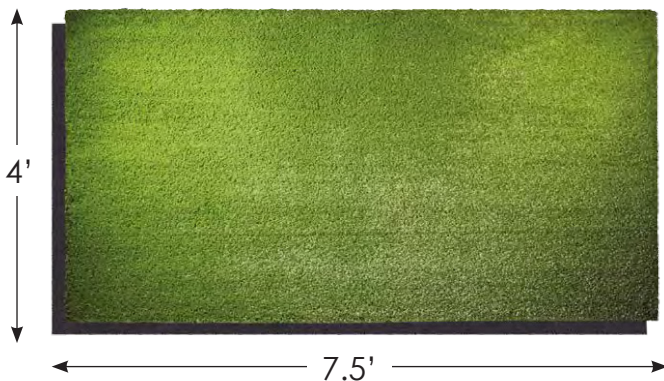

Nexxfield E2 System is Great for:

SOCCER & FOOTBALL

LACROSSE

FIELDHOUSES & CROSSFIT

ARENAS

NEXXFIELD XGEN.E2 SYSTEM

- Velcro connections
- 4' x 7.5' Panels
- Built-in Foam Shock Pad
- Available in Sport and Pro options
- Perfect for soccer, football and other sports
- Great for indoor or outdoor use
- Tufted in lines and custom logos available