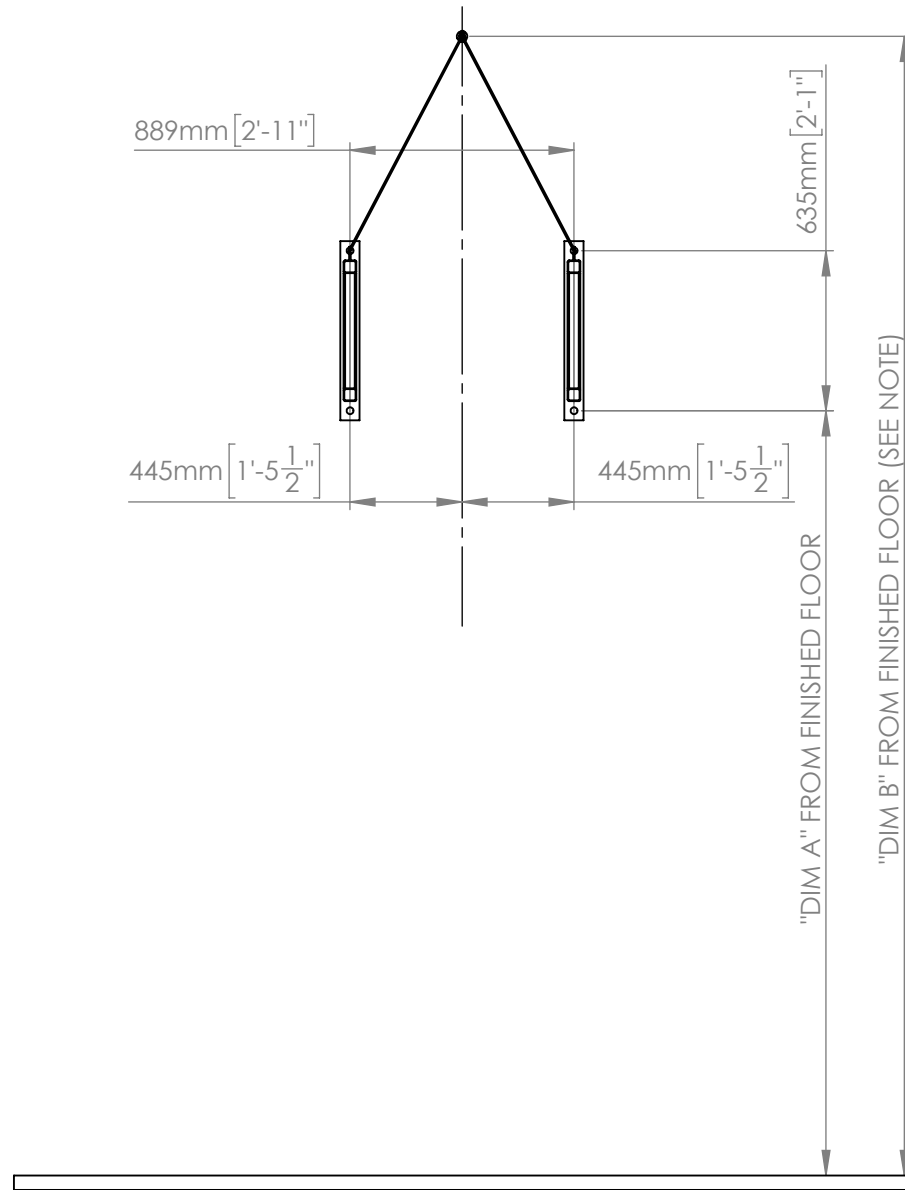

Item Number	Model Number	Description
1	F40209	Glass Rectangular 42in Regulation Board
2	F40210	Bolt-On Pro Mold Cushion Edge Padding
3	F40115	Collegiate Breakaway Goal
4	F49004	Height Adjuster

**Forum Athletic Products Inc**  
 9 Browning Court Unit 1  
 Bolton, Ontario, Canada L7E 1G8

PROJECT:

DESCRIPTION:  
 F852 Wall Mount Fixed Basketball Backstop

DWG NO. / PART. NO.  
 WMFB-1

REV  
**A**

Backboard Type	Dim A (Bottom Mount)
Glass Rectangular Backboard 42" Regulation or 48" Tall	3035mm [9'-11 1/2"]
Wood or Steel Rectangular Backboard	3035mm [9'-11 1/2"]
Steel Fan Shaped Backboard with Rear Mount Goal	3035mm [9'-11 1/2"]
Wood or Steel Fan Shaped Backboard with Front Mount Goal	2985mm [9'-9 1/2"]
Aluminum Fan Shaped Backboard with Front Mount Goal	2934mm [9'-7 1/2"]

**Note:** Top cable support is only required if face of backboard to wall is 914mm [3'-0"] or greater. To determine "Dim B", add 3600mm to face of backboard to wall dimension, Adjustable frame accessory does not change mounting height for any backboard type.