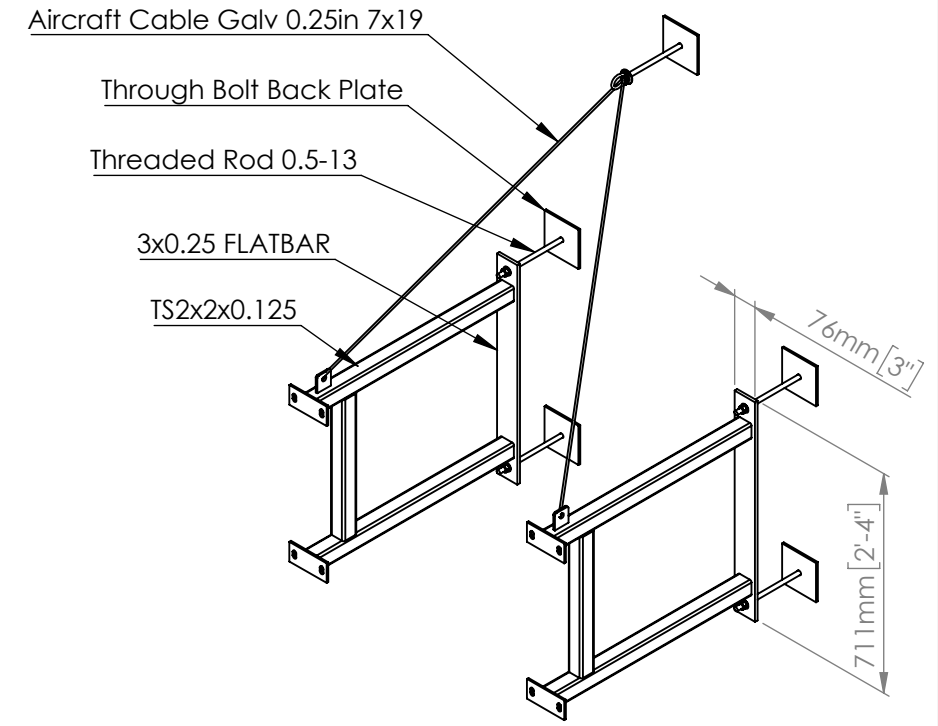

PROJECT:

DESCRIPTION:  
 F852 Wall Mount Fixed Basketball Backstop

DWG NO. / PART. NO.  
 WMFB-1

REV  
**A**

Backboard Type	Dim A (Bottom Mount)
Glass Rectangular Backboard 42" Regulation or 48" Tall	3035mm [9'-11 1/2"]
Wood or Steel Rectangular Backboard	3035mm [9'-11 1/2"]
Steel Fan Shaped Backboard with Rear Mount Goal	3035mm [9'-11 1/2"]
Wood or Steel Fan Shaped Backboard with Front Mount Goal	2985mm [9'-9 1/2"]
Aluminum Fan Shaped Backboard with Front Mount Goal	2934mm [9'-7 1/2"]

**Note:** Top cable support is only required if face of backboard to wall is 914mm [3'-0"] or greater. To determine "Dim B", add 3600mm to face of backboard to wall dimension, Adjustable frame accessory does not change mounting height for any backboard type.