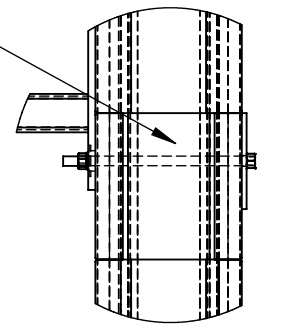

Note: Adequate backing and blocking to be verified by project engineer and provided by others.