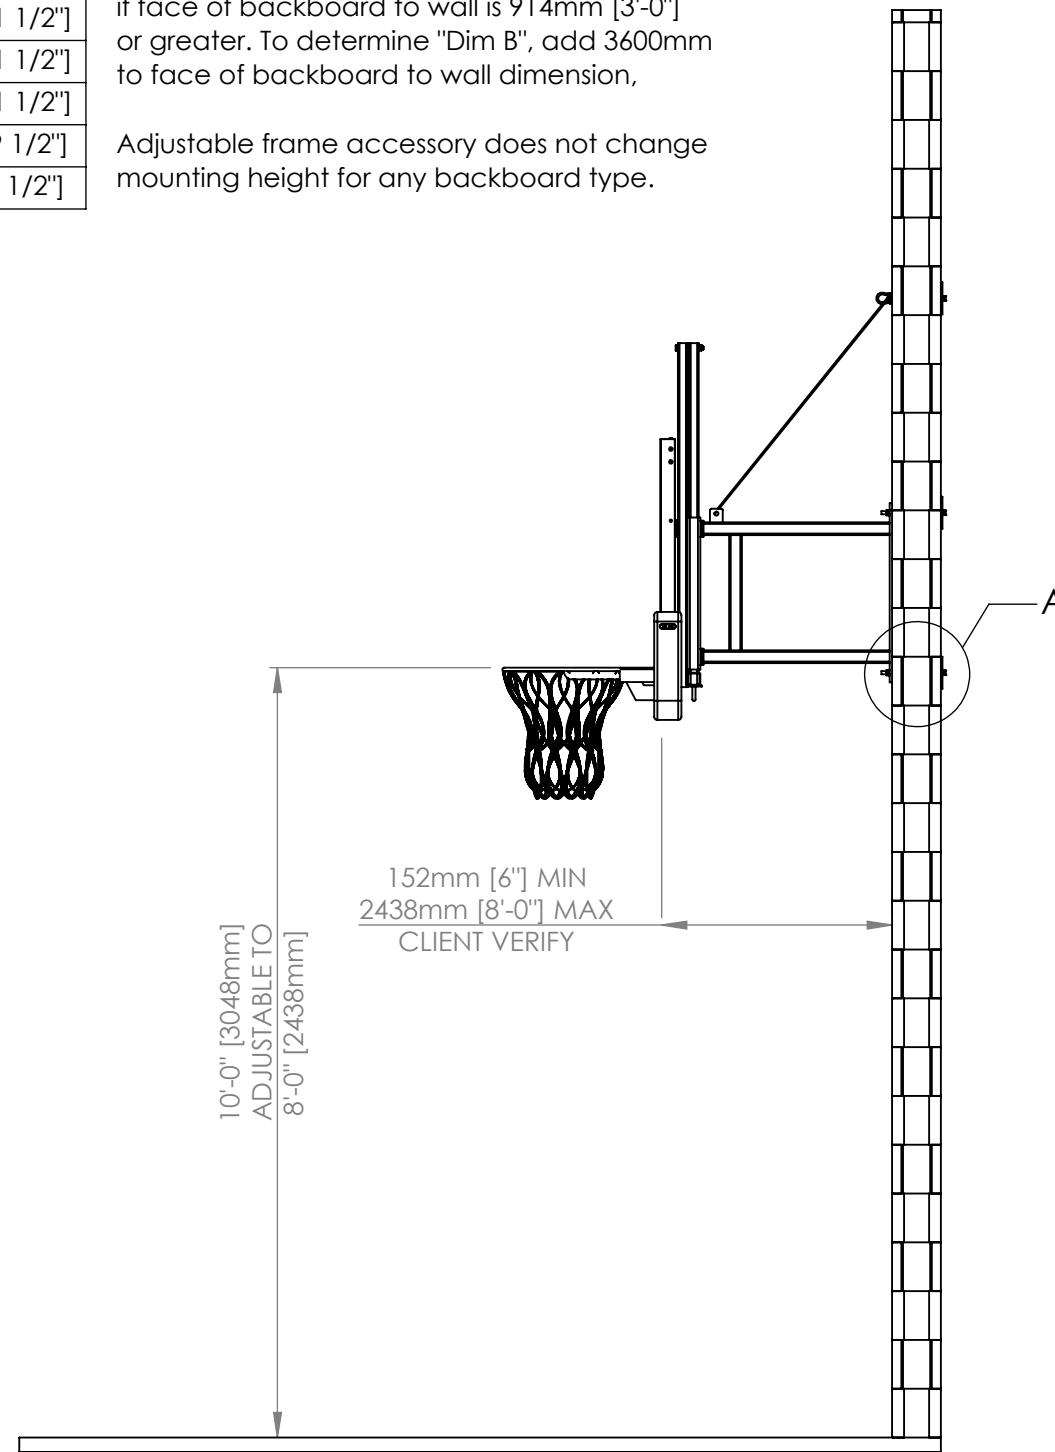

Item Number	Model Number	Description
1	F40209	Glass Rectangular 42in Regulation Board
2	F40210	Bolt-On Pro Mold Cushion Edge Padding
3	F40115	Collegiate Breakaway Goal
4	F49004	Height Adjuster

**Forum Athletic Products Inc**  
 9 Browning Court Unit 1  
 Bolton, Ontario, Canada L7E 1G8

PROJECT:

DESCRIPTION:  
 F852 Wall Mount Fixed Basketball Backstop

DWG NO. / PART. NO.  
 WMFB-1

REV  
**A**

Backboard Type	Dim A (Bottom Mount)
Glass Rectangular Backboard 42" Regulation or 48" Tall	3035mm [9'-11 1/2"]
Wood or Steel Rectangular Backboard	3035mm [9'-11 1/2"]
Steel Fan Shaped Backboard with Rear Mount Goal	3035mm [9'-11 1/2"]
Wood or Steel Fan Shaped Backboard with Front Mount Goal	2985mm [9'-9 1/2"]
Aluminum Fan Shaped Backboard with Front Mount Goal	2934mm [9'-7 1/2"]

**Note:** Top cable support is only required if face of backboard to wall is 914mm [3'-0"] or greater. To determine "Dim B", add 3600mm to face of backboard to wall dimension, Adjustable frame accessory does not change mounting height for any backboard type.