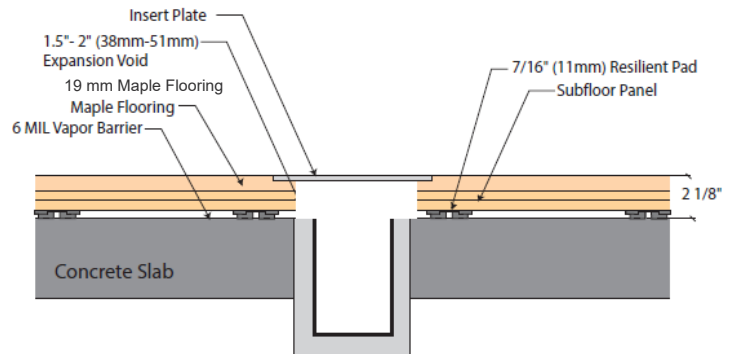

Centaur is The Most Trusted Name In Canadian Sport Flooring

REFERENCES