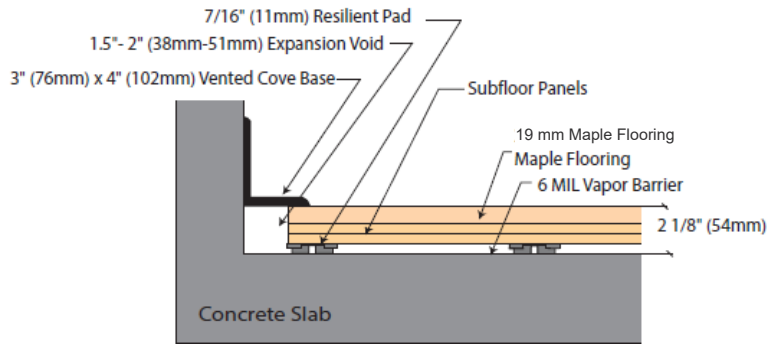

### SAFETY

The key to reducing injuries in sports flooring is uniformity. Meaning the floors performance characteristics do not vary from spot to spot on the floor. This reduces the likelihood for injury as well as reduces fatigue in athletes which are key contributors to injury.

## Product Specifications

System Type	Floating Panel System
Surface Wood	Canadian Northern Hard Maple
Resilient Pad Height Options	19 mm Resilient Rubber Pad 11 mm Resilient Rubber Pad
Subfloor Construction	2 layers of nominal 1/2" x 48" x 96" (12mm x 1219mm x 2438mm) subfloor sheathing
Wall Trim	Vented Cove Base (Rubber)
Vapour Barrier	6mm Polyethylene
Longevity	Will Last Over 50 Years With Proper Maintenance